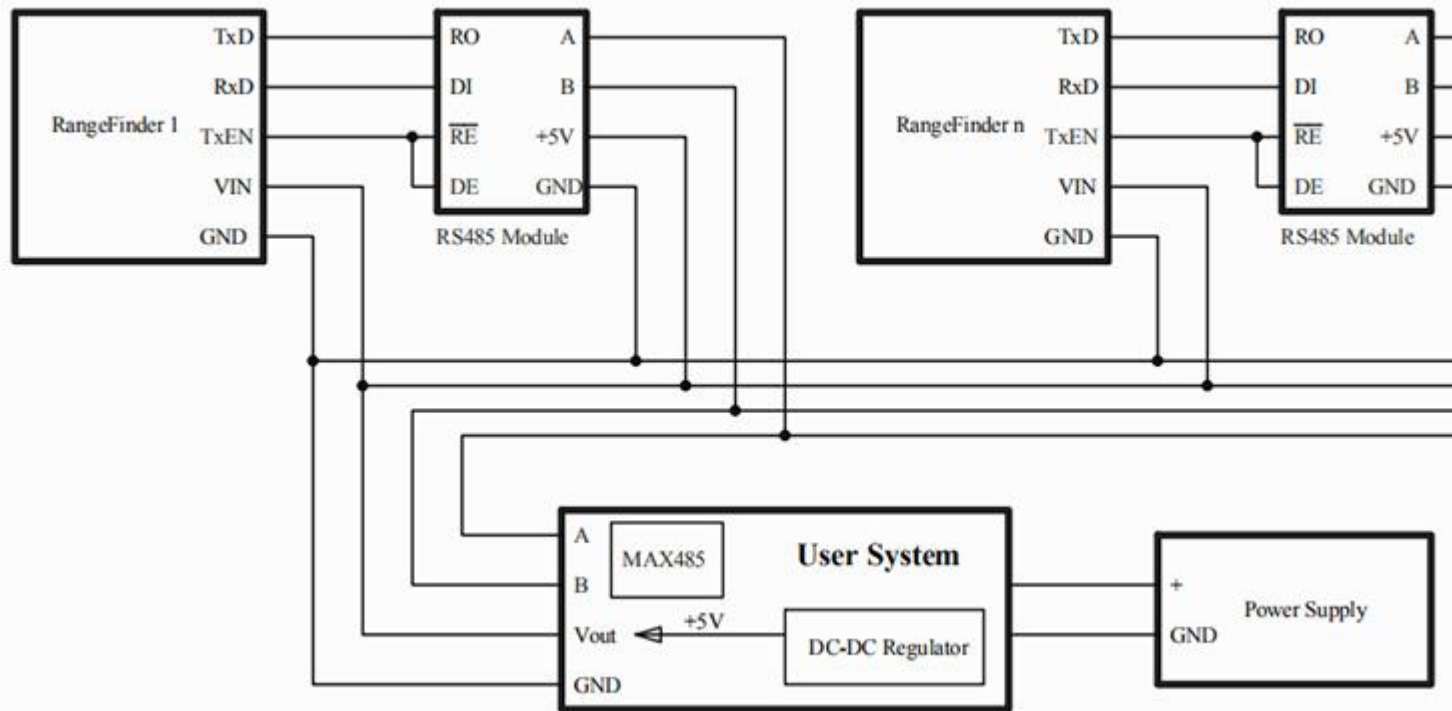

### Product Parameter (Specification)

Model Name	UX12J
Measuring Distance	5~1200m(Typ.) Large target: 5~1200m, Small target: 5~700m
Resolution	0.1 mm
Frequency	1 Hz
Wavelength	905 nm
Divergence	5 mrad
Communication Interface	Standard: TTL (UART) Option: USB (TTL-USB converter)
Communication Signal	TTL output
Input Voltage	3 ~ 5 V
Operating Current	80mA ~ 150mA

Laser Safety	Class 1
Power Consumption	<1 mW
Operating Temperature	-20 ~ 50 °C
Dimension	58.61 x 30.2 x 32.6 mm
Weight	≤38 g

Figure 1 Connect With TTL

Figure 2 Connect With RS232

## Product Feature And Application

UX12L laser ranging module for target measurement performance  
 Typical targets (80% reflectance) measurement range  $\geq 2.5\text{km}$

[www.jioptics.com](http://www.jioptics.com)